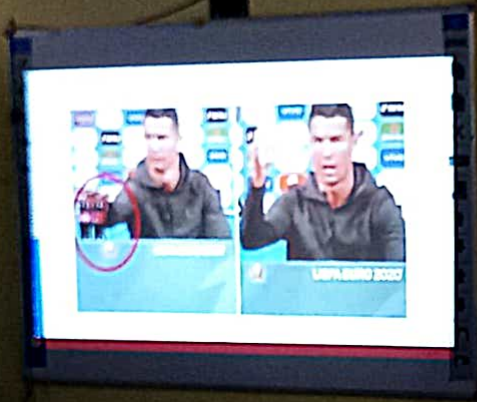

GPS Map Camera