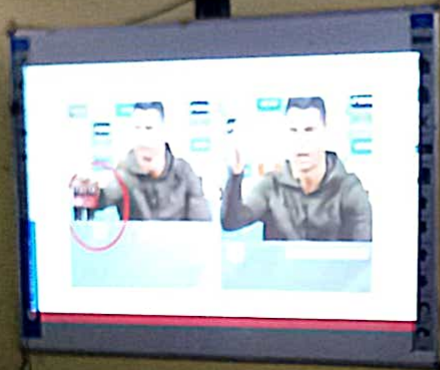

GPS Map Camera