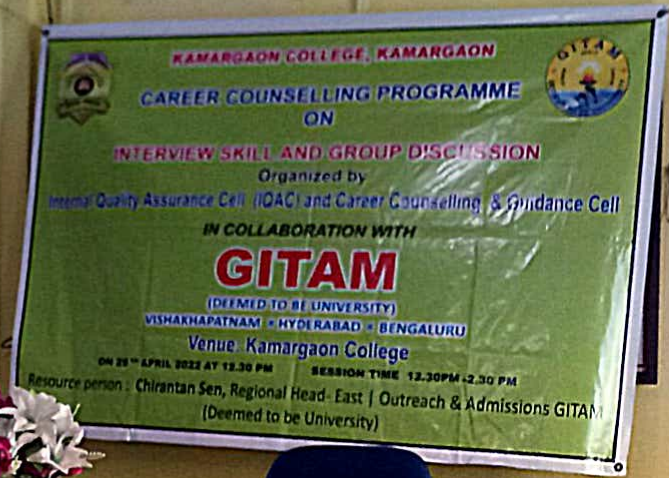

GPS Map Camera